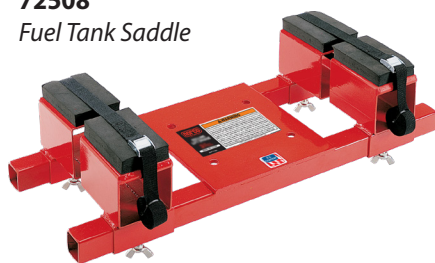

72508
Fuel Tank Saddle