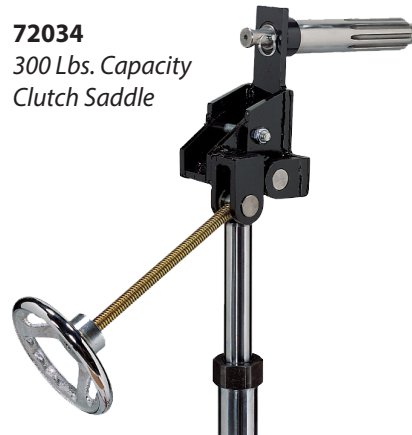

72034
300 Lbs. Capacity
Clutch Saddle